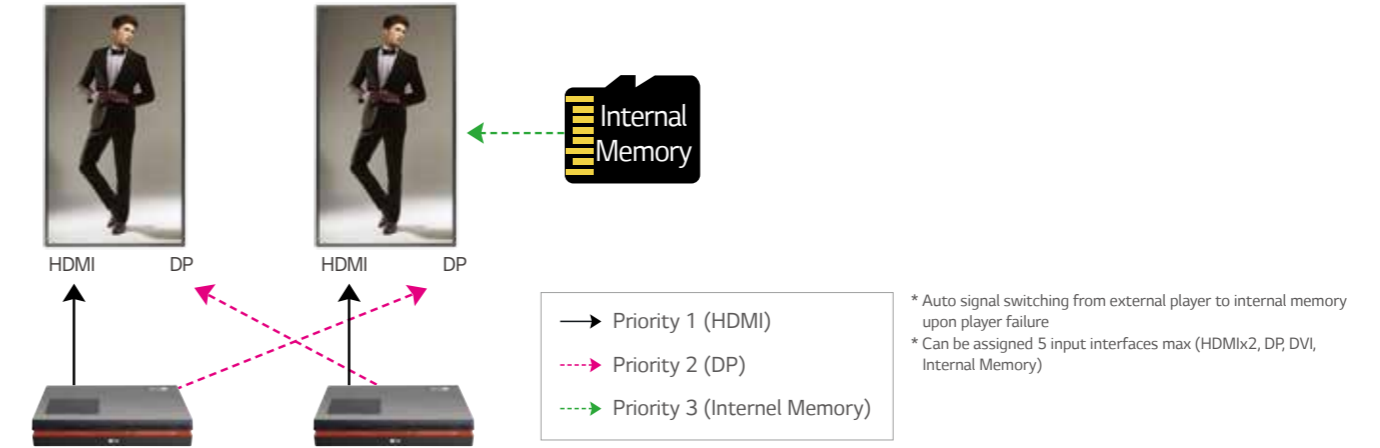

Enhanced Failover

AUTO SIGNAL SWITCHING

The enhanced failover function enables content in the internal memory to be displayed without dead spots when none of the external inputs is working. To display content without dead spots, the monitor performs the signal switching automatically.