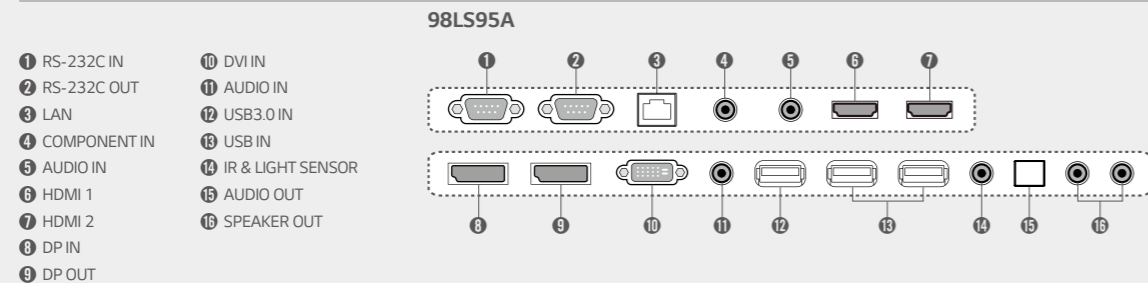

Connectivity